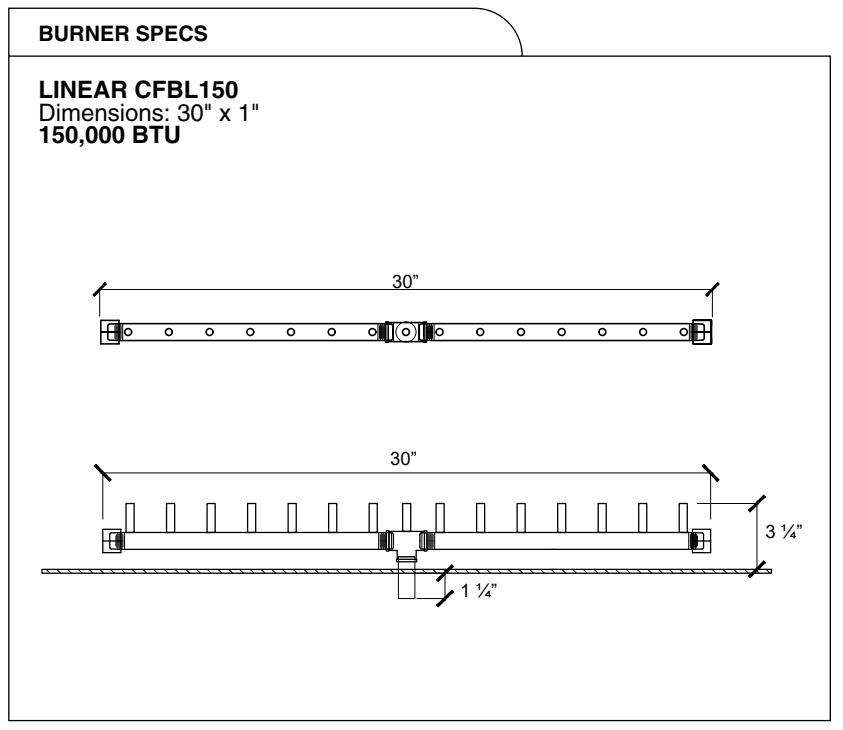

03 SIDE VIEW

575 Naples Road
Mendota, CA 93640

info@wetstonedesign.co
559-269-7363

PROJECT NAME:
Firepit Lumera 55 in

ARCHITECT / DESIGNER:
Luis C

DRAWING PACKAGE:
Parts for Firepit Lumera 55 in

SHEET CONTENTS:
Burner Specs

MATERIAL:
-

FINISHING:
-

COLOR:
-

AUTHOR	DATE
LC	03/30/2021

NOTES:
-

SHEET NO.
A02

01 SIDE VIEW

A

B

C

D