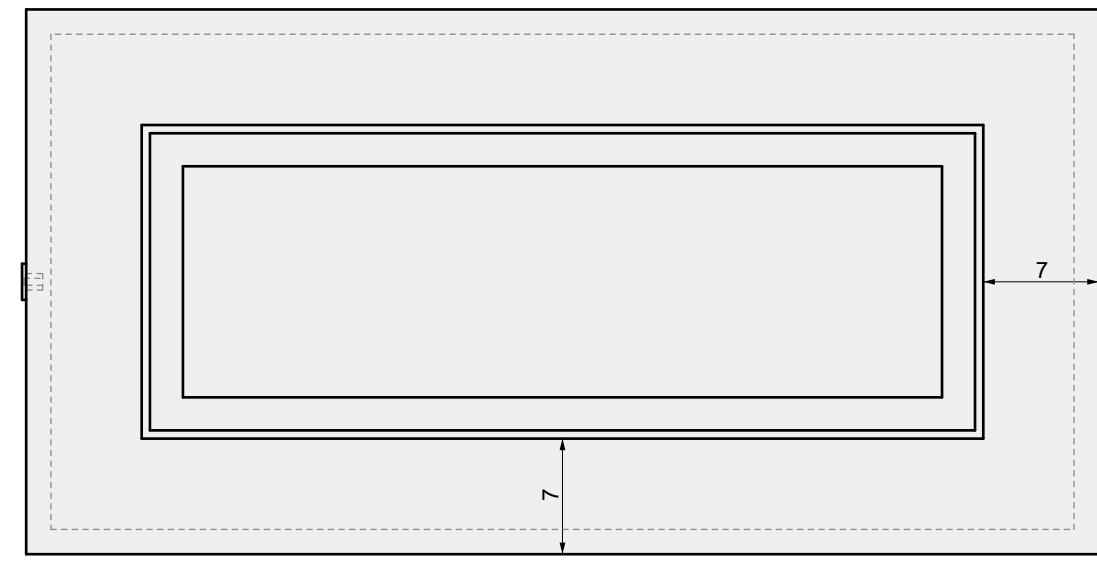

575 Naples Road
Mendota, CA 93640

info@wetstonedesign.co
559-269-7363

PROJECT NAME:
Firepit Lumera 65 in

ARCHITECT / DESIGNER:
Luis C

DRAWING PACKAGE:
Parts for Firepit Lumera 65 in

SHEET CONTENTS:
Final Drawing

MATERIAL:
Concrete

FINISHING:
-

COLOR:
-

AUTHOR	DATE
LC	11/27/2020

NOTES:
-

SHEET NO.
A01

01 TOP VIEW