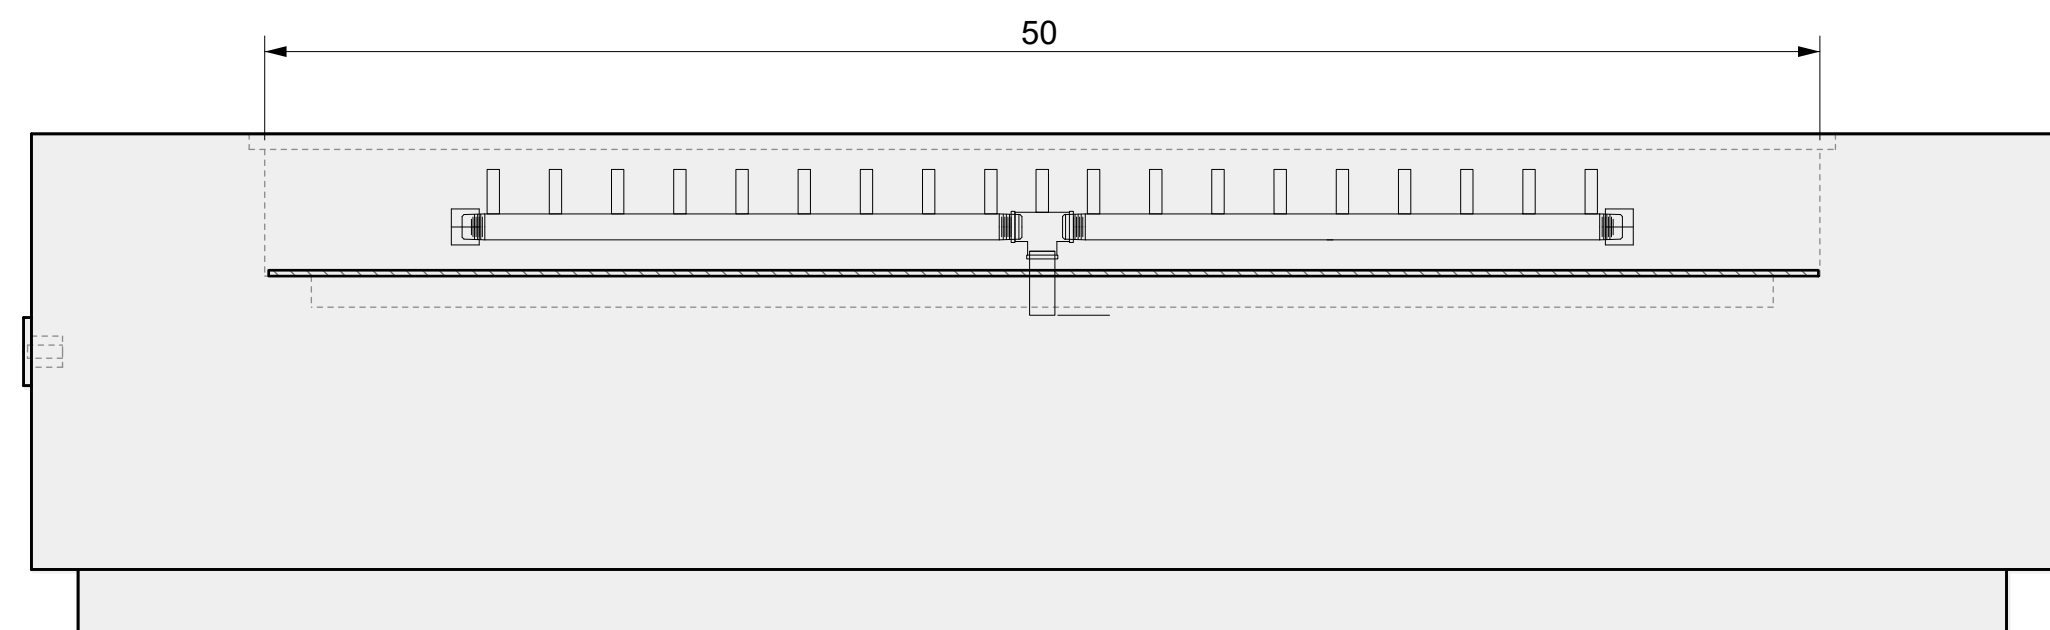

DRAWING PACKAGE:
Parts for Firepit Lumera 65 in

SHEET CONTENTS:
Burner Setting

MATERIAL:
-

FINISHING:
-

COLOR:
-

AUTHOR	DATE
LC	03/30/2021

NOTES:
-

SHEET NO.
A02