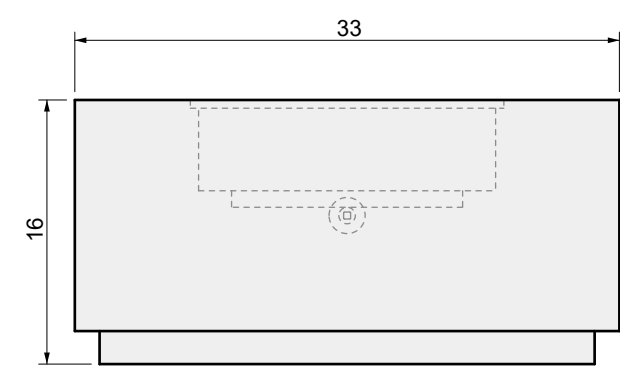

03 SIDE VIEW