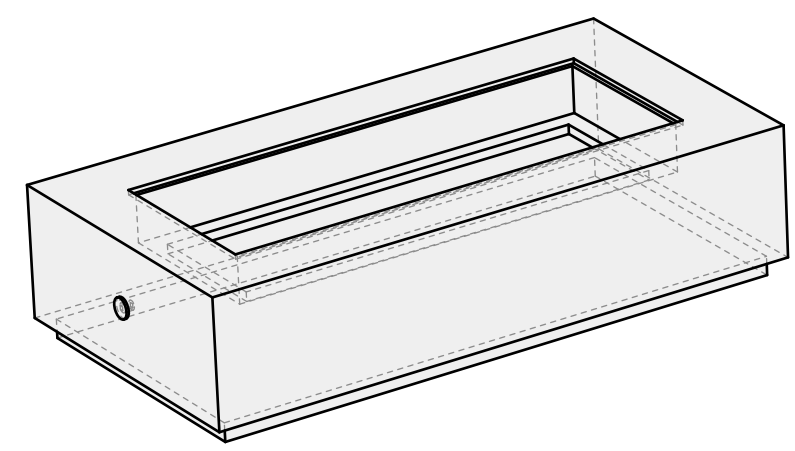

04 PERSPECTIVE