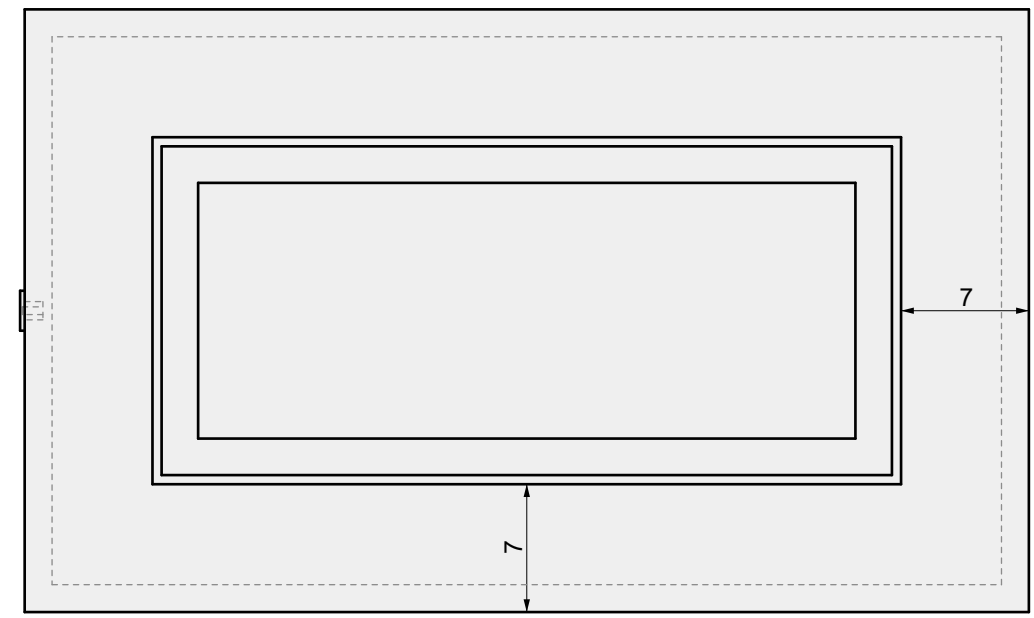

575 Naples Road
Mendota, CA 93640

info@wetstonedesign.co
559-269-7363

PROJECT NAME:
Firepit Lumera 55 in

ARCHITECT / DESIGNER:
Luis C

DRAWING PACKAGE:
Parts for Firepit Lumera 55 in

SHEET CONTENTS:
Final Drawing

MATERIAL:
Concrete

FINISHING:
-

COLOR:
-

AUTHOR	DATE
LC	11/27/2020

NOTES:
-

SHEET NO.
A01

01 TOP VIEW