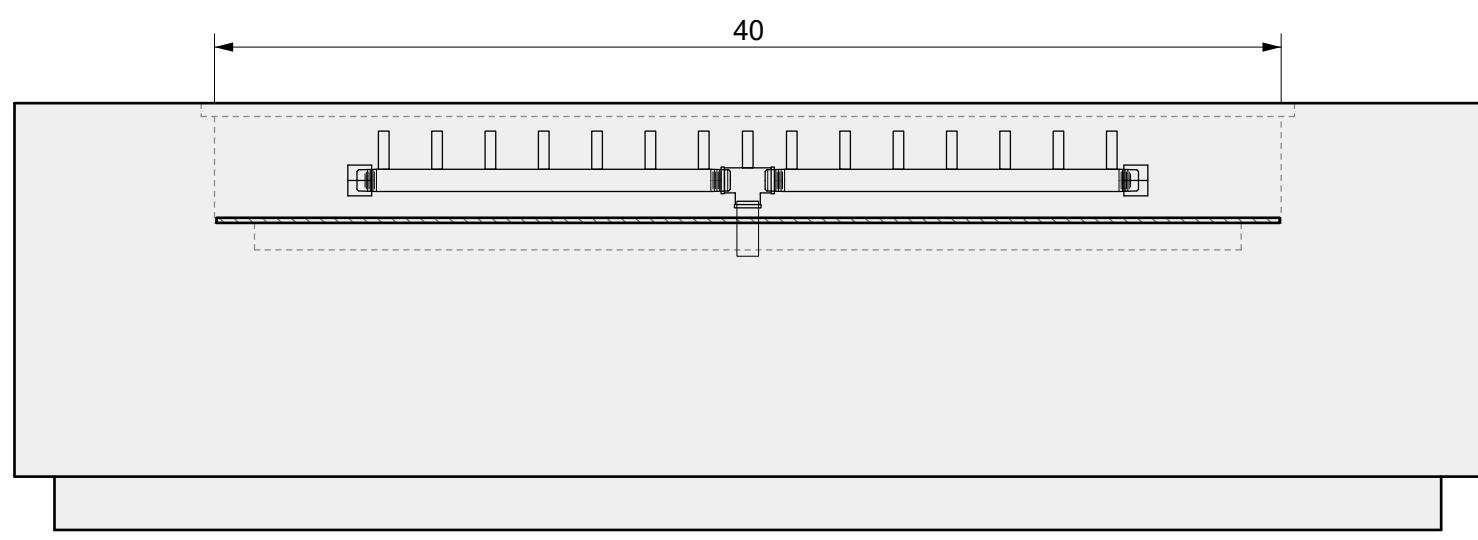

02 FRONT VIEW

575 Naples Road
Mendota, CA 93640

info@wetstonedesign.co
559-269-7363

PROJECT NAME:
Firepit Lumera 55 in

ARCHITECT / DESIGNER:
Luis C

DRAWING PACKAGE:
Parts for Firepit Lumera 55 in

SHEET CONTENTS:
Burner Specs

MATERIAL:
-

FINISHING:
-

COLOR:
-

AUTHOR	DATE
LC	03/30/2021

NOTES:
-

SHEET NO.
A02

01 SIDE VIEW

A

B

C

D