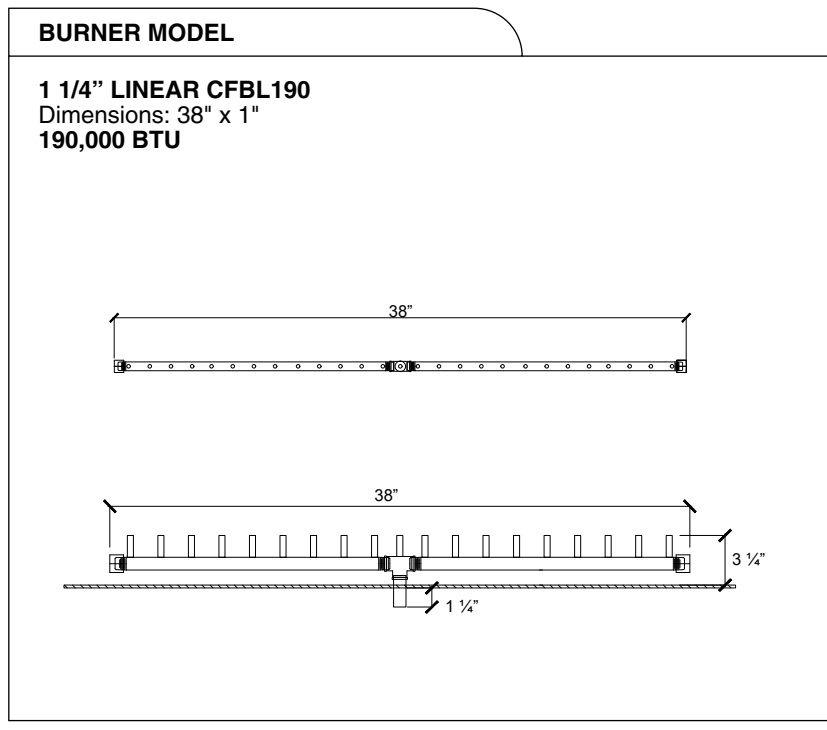

575 Naples Road
Mendota, CA 93640

info@wetstonedesign.co
559-269-7363

PROJECT NAME:
Firepit Lumera 65 in

ARCHITECT / DESIGNER:
Luis C

DRAWING PACKAGE:
Parts for Firepit Lumera 65 in

SHEET CONTENTS:
Burner Setting

MATERIAL:
-

FINISHING:
-

COLOR:
-

AUTHOR	DATE
LC	03/30/2021

NOTES:
-

SHEET NO.
A02

01 SIDE VIEW

A

B

C

D