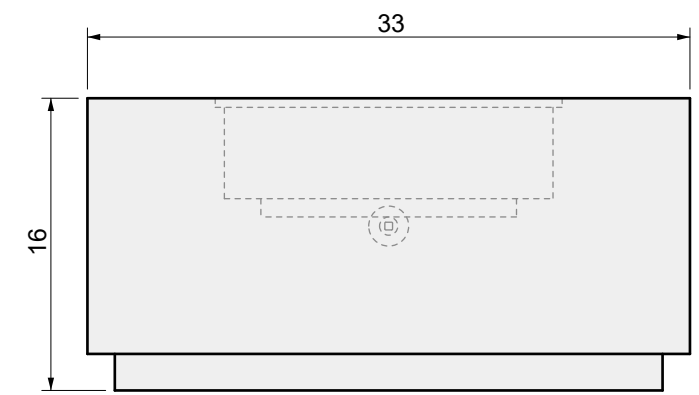

575 Naples Road
Mendota, CA 93640

info@wetstonedesign.co
559-269-7363

PROJECT NAME:
Firepit Lumera 55 in

ARCHITECT / DESIGNER:
Luis C

DRAWING PACKAGE:
Parts for Firepit Lumera 55 in

SHEET CONTENTS:
Final Drawing

MATERIAL:
Concrete

FINISHING:
-

COLOR:
-

AUTHOR	DATE
LC	11/27/2020

NOTES:
-

SHEET NO.
A01