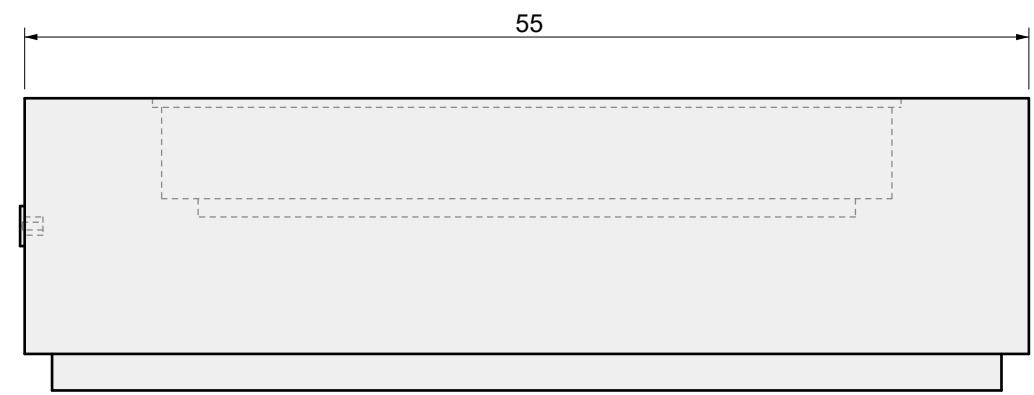

575 Naples Road
Mendota, CA 93640

info@wetstonedesign.co
559-269-7363

PROJECT NAME:
Firepit Lumera 55 in

ARCHITECT / DESIGNER:
Luis C

DRAWING PACKAGE:
Parts for Firepit Lumera 55 in

SHEET CONTENTS:
Final Drawing

MATERIAL:
Concrete

FINISHING:
-

COLOR:
-

AUTHOR	DATE
LC	11/27/2020

NOTES:
-

SHEET NO.
A01