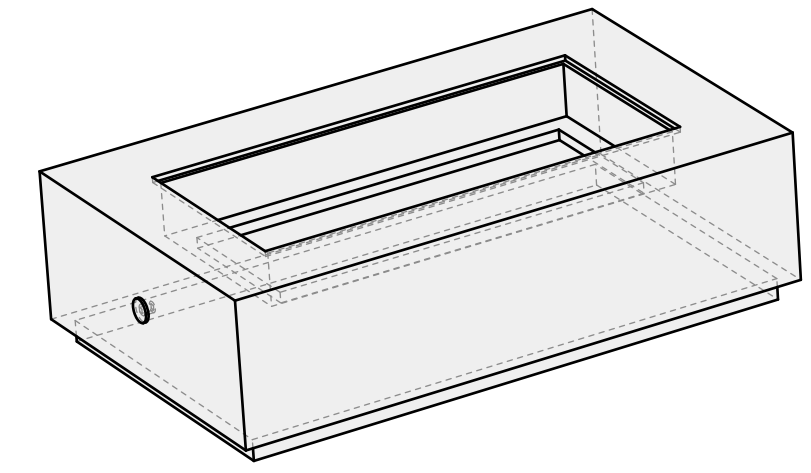

04 PERSPECTIVE