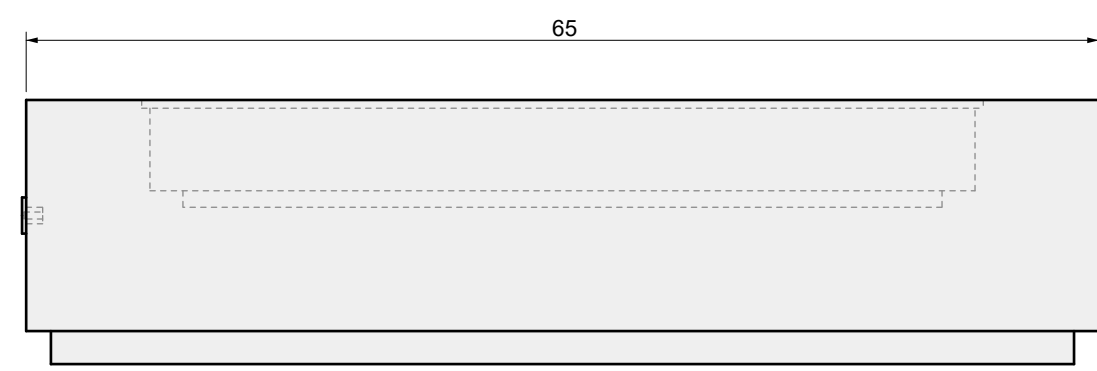

02 FRONT VIEW