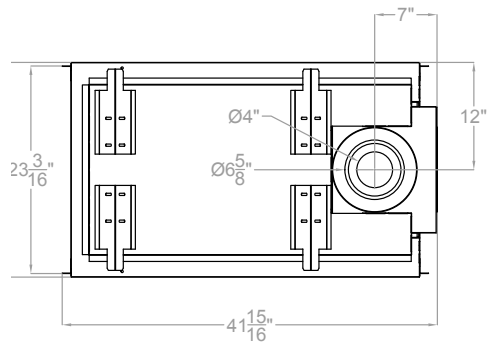

ACTUAL DIMENSIONS

39" W x 41 1/8" H x 24" D

TECHNICAL INFORMATION

- Maximum heat output: 35,000 BTU (LP, Nat)
- Efficiency Rating:
 - 63.50% A. F. U. E.
 - 56.40% P4
- Weight: 240 lbs.
- Clearances
 - Side Wall: 1/2"
 - Top Stand-Off: 0"
- Type of Gas: LP or Natural
- Iron Pipe Size: 1/2-inch
- Ignition Systems: Millivolt
- Vent Size: 4 x 6 inch

DVP36SP

Clearance to Combustibles (in inches)	
Air Drop	1/2 (12.7 mm)
Side	1/2 (12.7 mm)
Floor	0 (0 mm)
Top Stand-off	0 (0 mm)
Top Framing Edge	6 3/8 (16.7 mm)

Framing Dimensions (in inches)	
Height (A)	41 1/2
Width (B)	39
Depth (C)	23