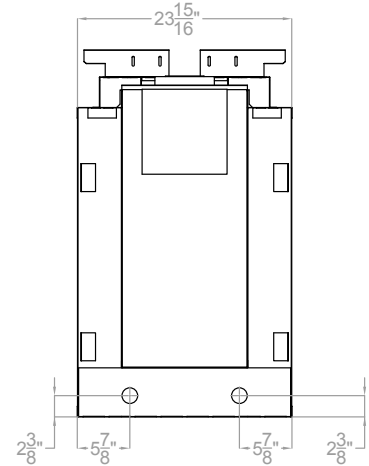

ACTUAL DIMENSIONS

39" W x 41 1/8" H x 24" D

TECHNICAL INFORMATION

- Maximum heat output: 35,000 BTU (LP, Nat)
- Efficiency Rating:
 - 63.50% A. F. U. E.
 - 56.40% P4
- Weight: 240 lbs.
- Clearances
 - Side Wall: 1/2"
 - Top Stand-Off: 0"
- Type of Gas: LP or Natural
- Iron Pipe Size: 1/2-inch
- Ignition Systems: Millivolt
- Vent Size: 4 x 6 inch

DVP36SP

Clearance to Combustibles (in inches)	
Air Drop	1/2 (12.7 mm)
Side	1/2 (12.7 mm)
Floor	0 (0 mm)
Top Stand-off	0 (0 mm)
Top Framing Edge	6 3/8 (16.7 mm)

Framing Dimensions (in inches)	
Height (A)	41 1/2
Width (B)	39
Depth (C)	23