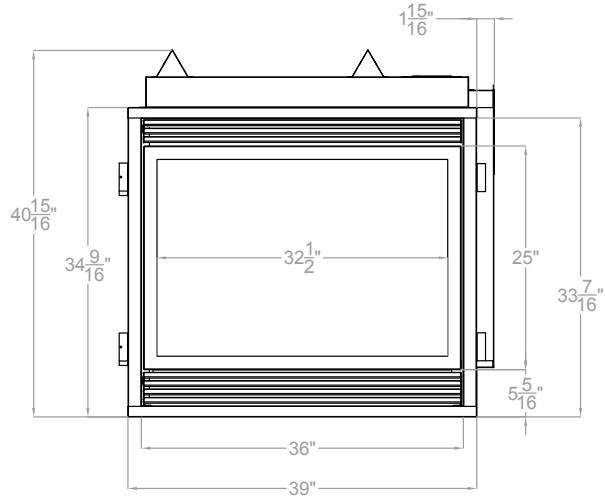

ACTUAL DIMENSIONS

39" W x 41 1/8" H x 24" D

TECHNICAL INFORMATION

- Maximum heat output: 35,000 BTU (LP, Nat)
- Efficiency Rating:
 - 63.50% A. F. U. E.
 - 56.40% P4
- Weight: 240 lbs.
- Clearances
 - Side Wall: 1/2"
 - Top Stand-Off: 0"
- Type of Gas: LP or Natural
- Iron Pipe Size: 1/2-inch
- Ignition Systems: Millivolt
- Vent Size: 4 x 6 inch

DVP36SP

Clearance to Combustibles (in inches)	
Air Drop	1/2 (12.7 mm)
Side	1/2 (12.7 mm)
Floor	0 (0 mm)
Top Stand-off	0 (0 mm)
Top Framing Edge	6 3/8 (16.7 mm)

Framing Dimensions (in inches)	
Height (A)	41 1/2
Width (B)	39
Depth (C)	23